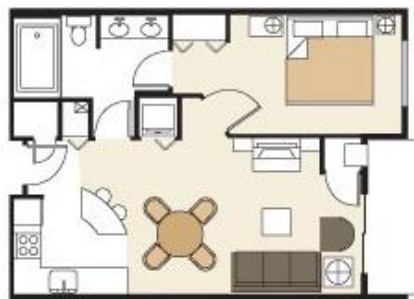

Property Features Include:

Complimentary Continental Breakfast 7am-10am Daily
Manager's Reception 5pm- 6pm Daily. *Enjoy complimentary snacks, soda, beer, and wine!*
Indoor Pool and Hot Tub Open 8am-11pm (10pm-11pm Adult Swim)
Exercise Room 8am-11pm Business Center 7am-11pm
Enjoy a unique view of Seaside from the Crow's Nest, our rooftop deck.
Located 0.1 miles from the Seaside Convention Center. Walking distance!

Room Amenities, Layouts, and Special Pricing:

All of our suites include a full kitchen with utensils, dining table, electric fireplace, washer & dryer, jetted tub, air conditioning, cable TV, DVD Player, hair dryer, iron, ironing board.

Studio/JUNIOR Suite
Sleeps 1-2
1 Queen / 1 Sofa Sleeper
Mountain View: \$169.00*

One Bedroom KING Suite
Sleeps 2-4
1 King / 1 Sofa Sleeper
Mountain View: \$179.00*
River View: \$189.00*

Two Bedroom Two Bath KING Suite
Sleeps 2-6
1 King / 1 Queen / 1 Sofa Sleeper
Mountain View: \$229.00*
River View: \$239.00*