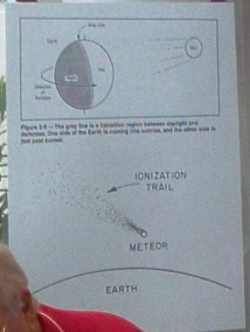

W1AW/7

REGIONAL
AMATEUR RADIO
NO SMOKING ON
FACILITY