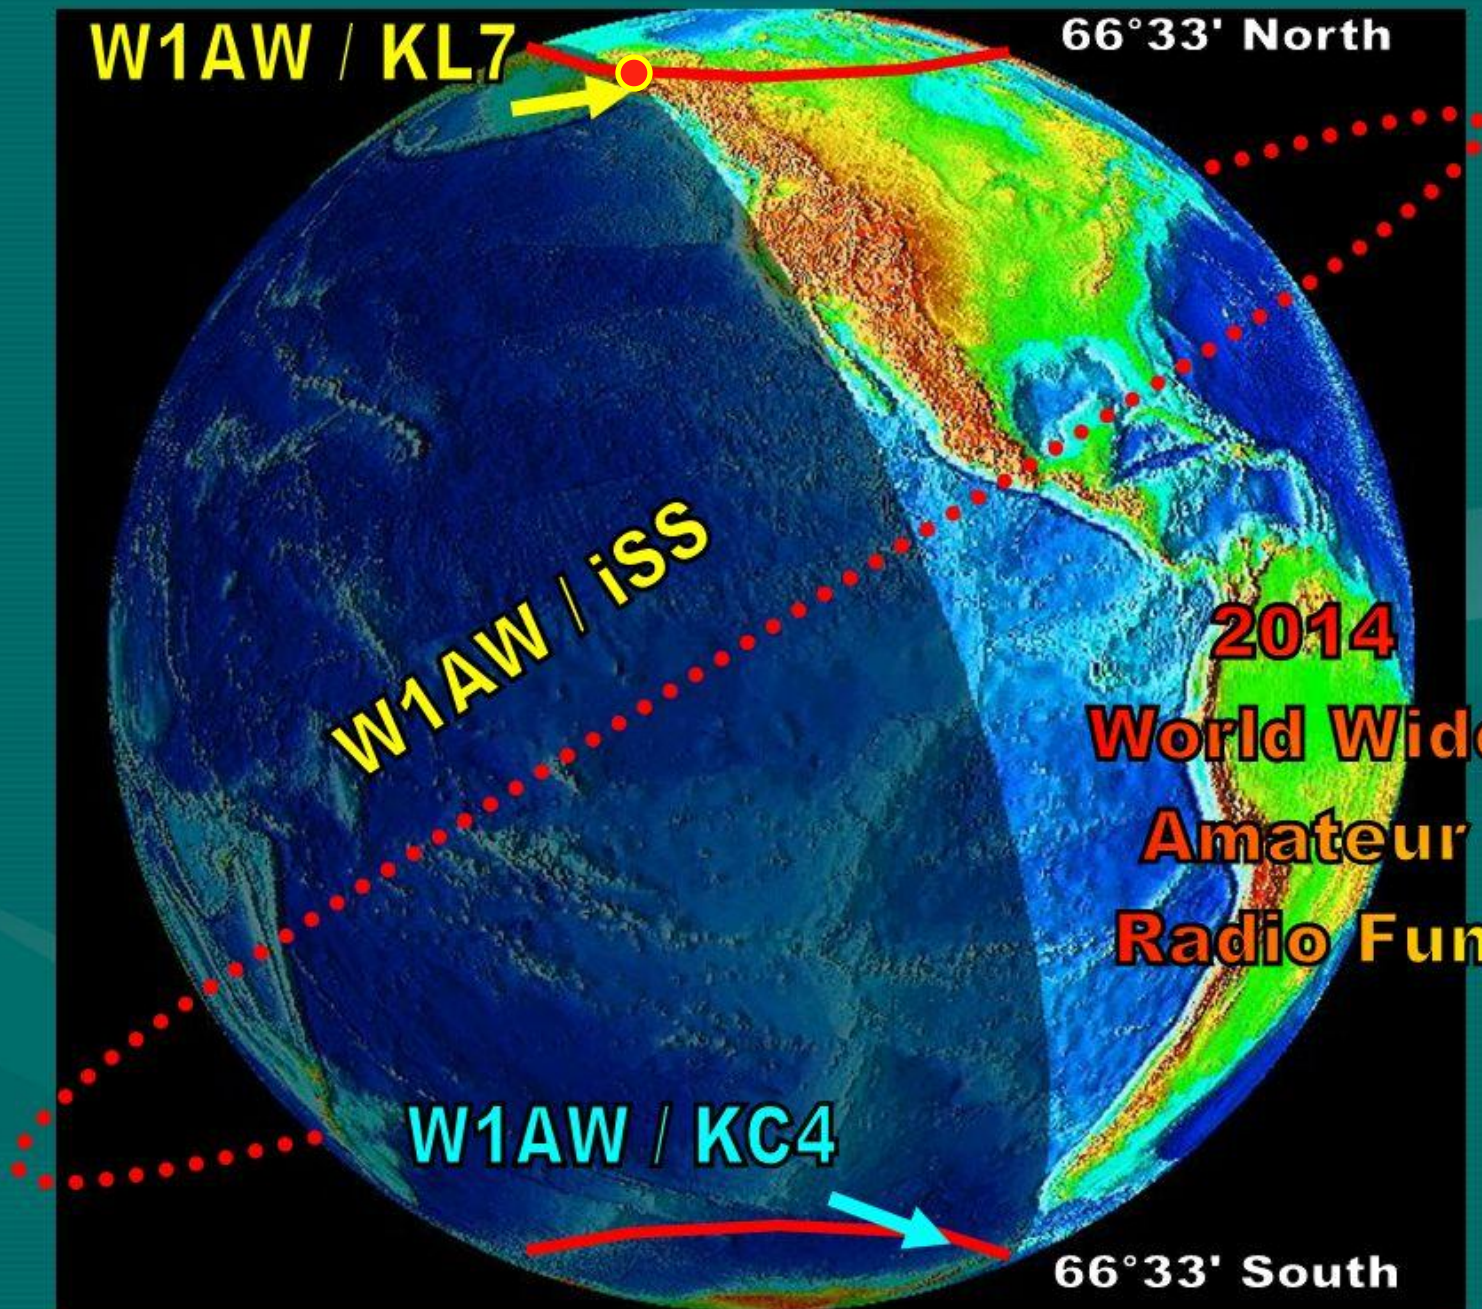

T

Innovate Your W1AW Special Event

Talk with Vendors

Be Visible
With your plan to
operate a Special
Event Station like
W1AW /ISS

W1AW / KL7

66°33' North

W1AW / iSS

**2014
World Wide
Amateur
Radio Fun**

W1AW / KC4

66°33' South

**Pick a spot
Where your plan to
operate a Special
Event Station like
W1AW /ISS,
Where you can get an
Amateur Radio License to
Operate the Radios.**

***Innovate your
Special Event
Announcements***

**You can work a lot
of other stations**

07:00 UTC

23:00 AKDT

00:00 PDT

03:00 EDT

21:00 Local
Arctic Circle
Sun Time @
66° 33' N
150° 50' W

BP - 56

August 01, 2008