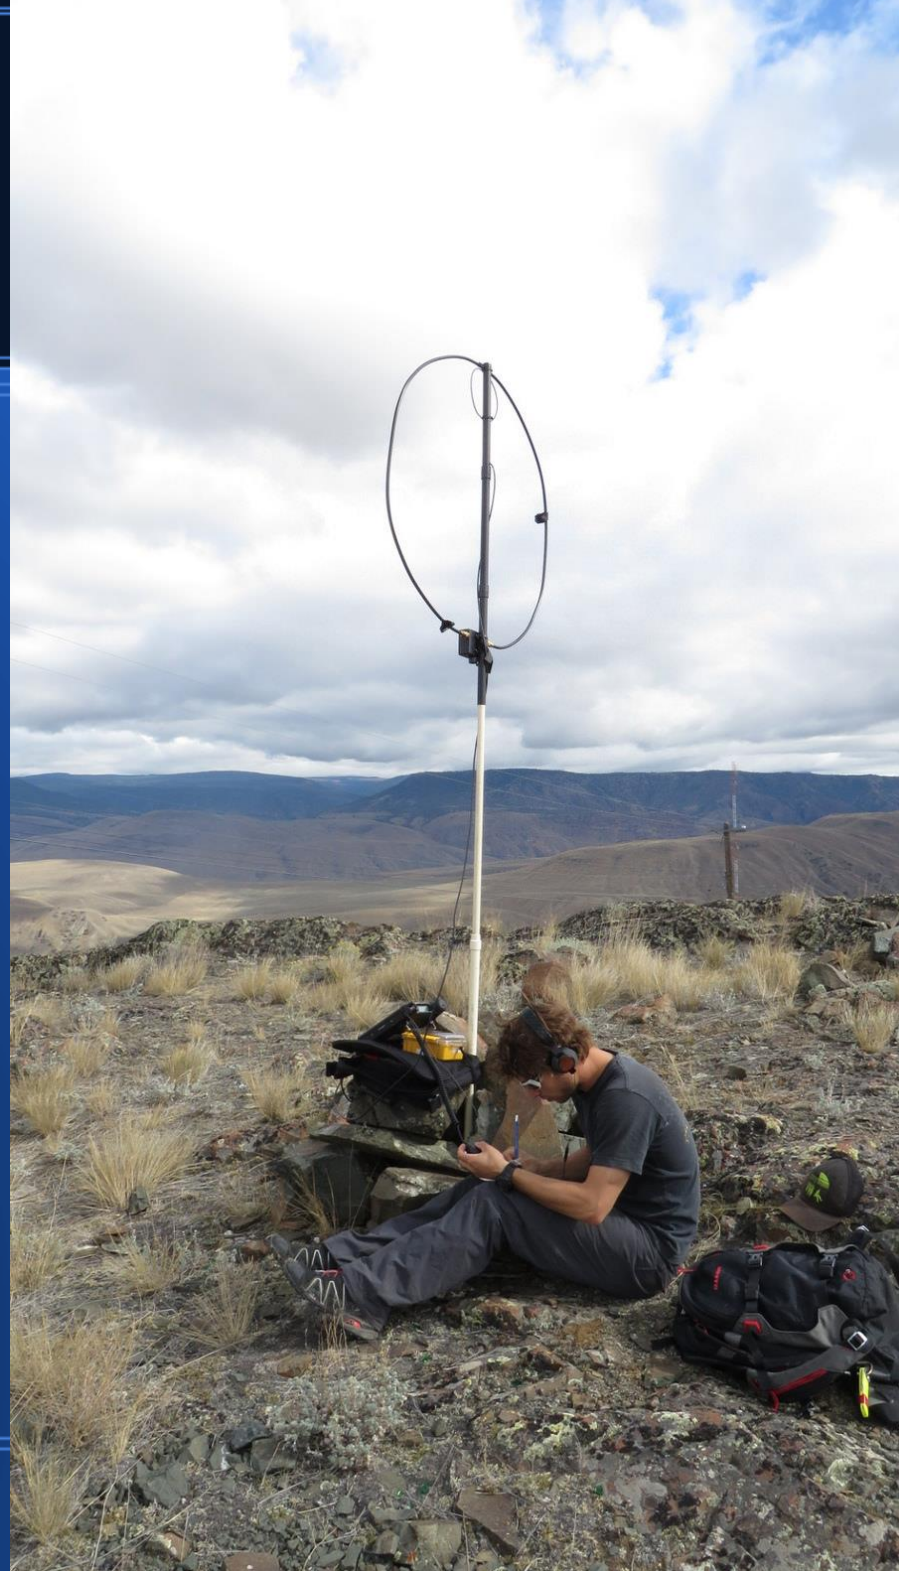

(Brocken is in Germany's "Low Mountains."
A 10-point peak, it's been activated 149 times!)

DL/V A2IEI/P
on DM/SA-001 Brocken

Pete, WH6LE, at W4C/WM-010

Etienne, K7ATN,
Mud Creek Ridge, OR
W7O/CN-062

Phil, NS7P, at Oregon's Crater Lake

08:26:2011 00:03

A cold Ryan, KK4OSG.....Somewhere!

G4AZS, Adrian's gear at GW/NW-018

Denis, VA2IEI at
British Columbia's
Elephant Hill
VE7/TN-012

Roberto, IW2OBX at Switzerland's HB/GR-124

Andrew,
NO6E,
at Oregon's
Table Rock
W70/CS-157

Steve, WG0AT, with pack goats

Near Corvallis, OR, Mary's Peak, W7O/CC-001. 28 Activations!

A grumpy looking
Andrew, NO6E
at some damn
mountain.