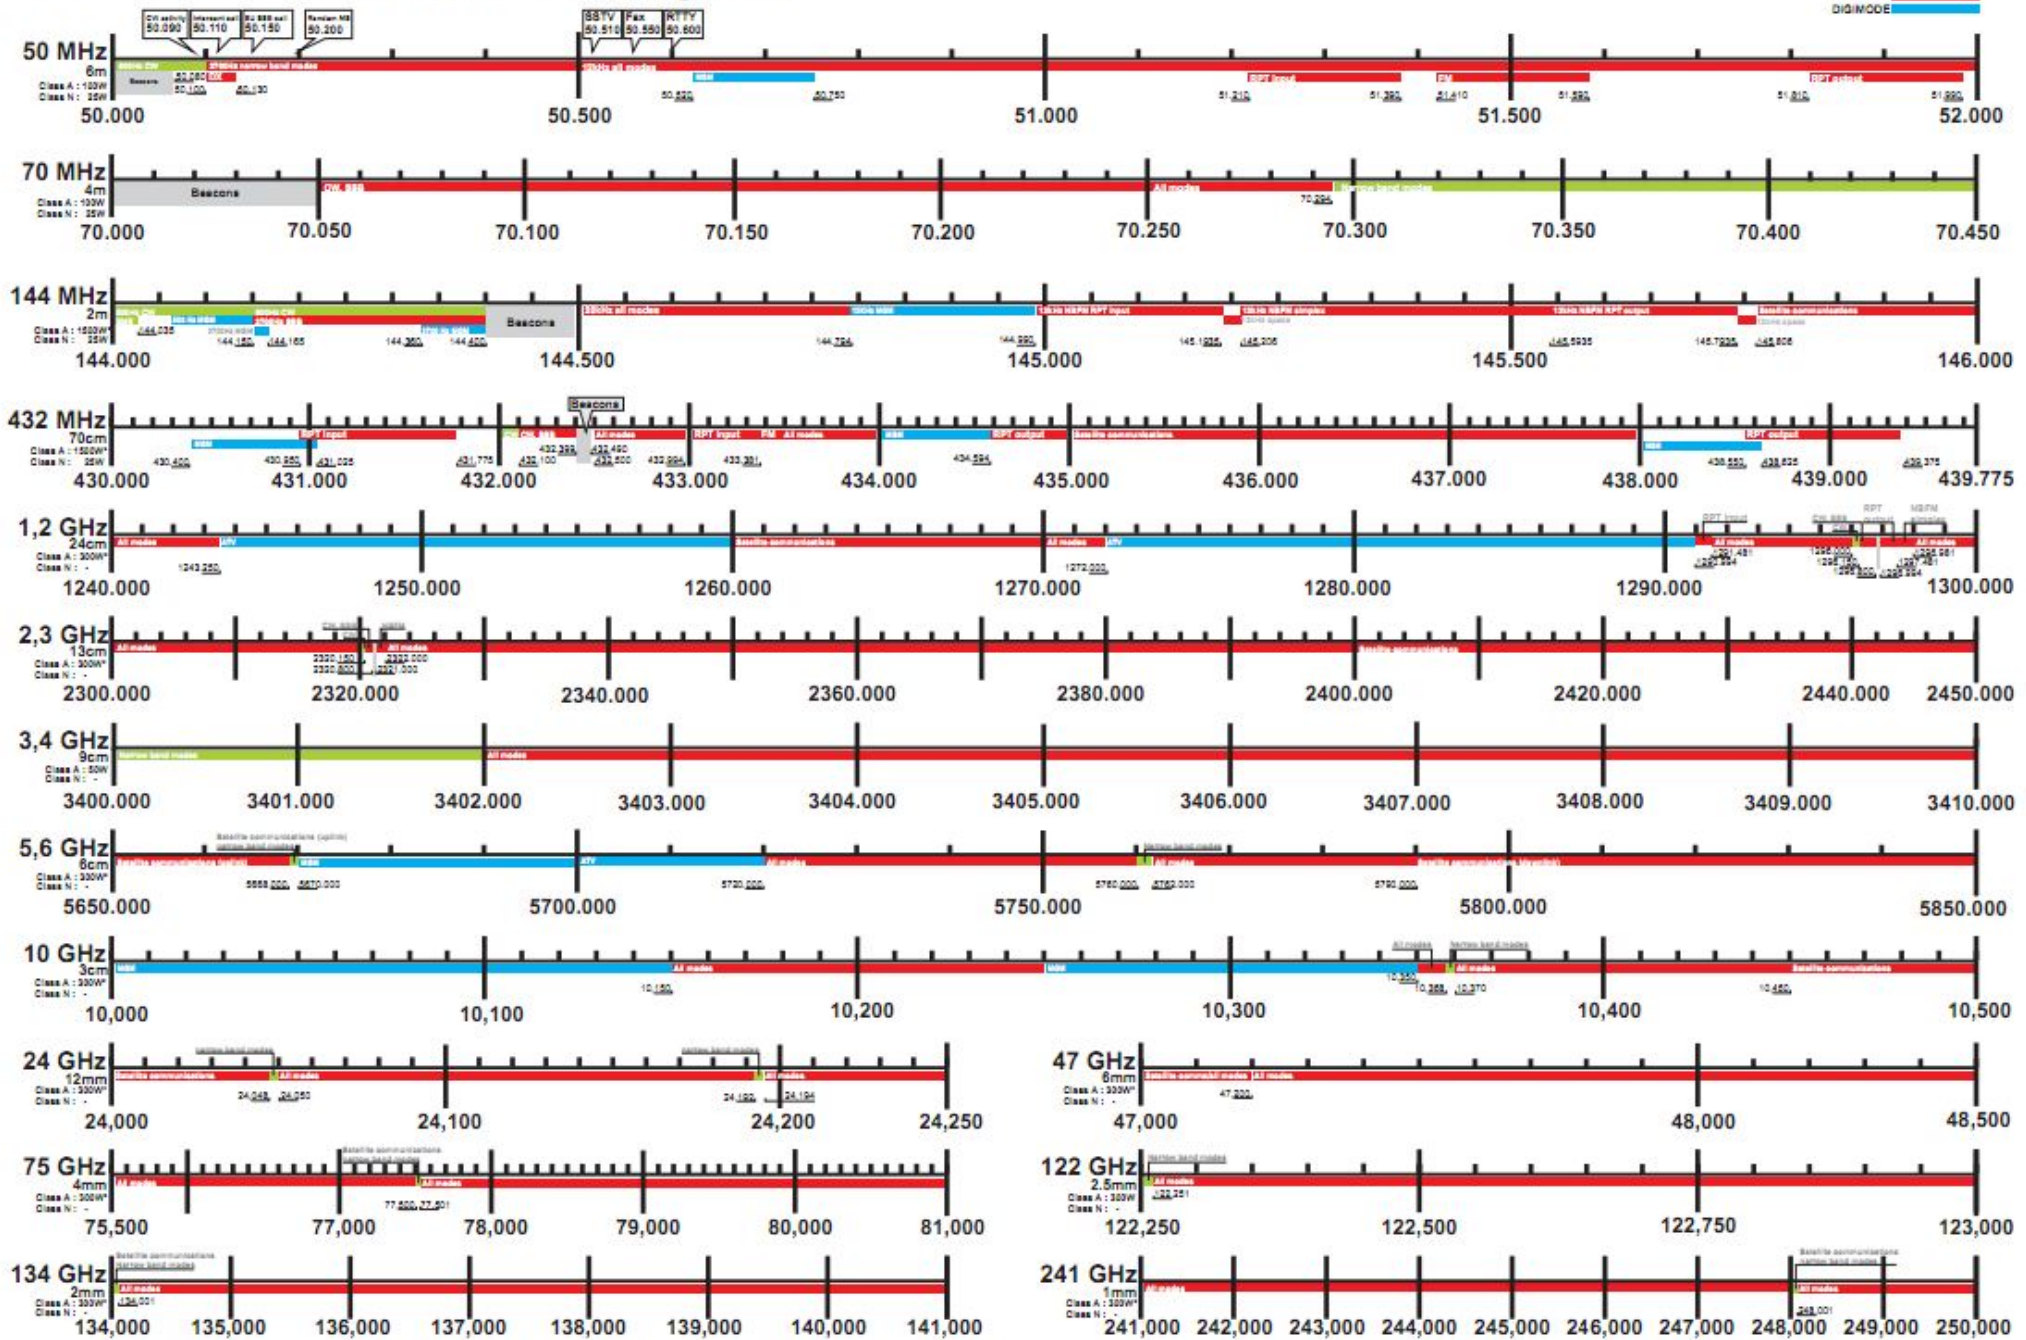

S5 VHF/UHF/SHF bandplan

ver 1.5 (18.3.2008)
Copyright © 2005-2008 Tom, s56g (tom@s56g.net)

CW
PHONE
DIGIMODE